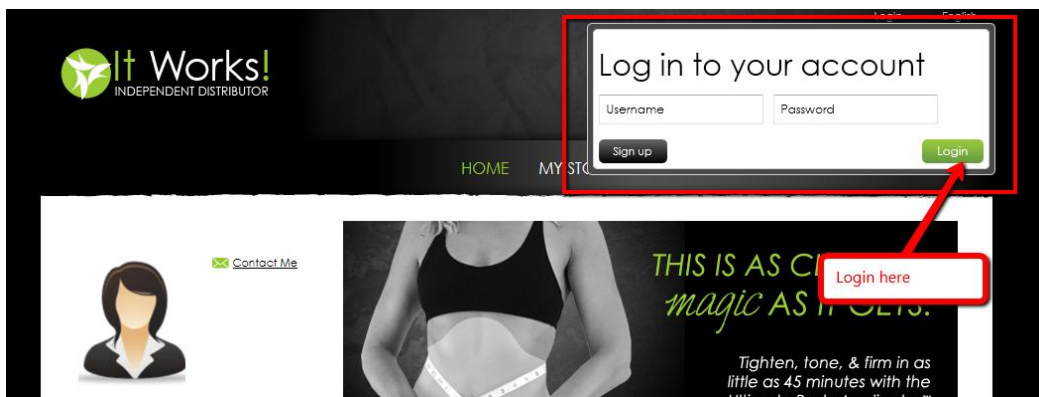

Become a Loyal Customer Today!

Sign up as a Retail Customer (standard retail prices)

First Name:

Last Name:

Email:

## Loyal Customer Account Login

To log into your account use the Login link located in the upper right-hand corner of the website.

Enter username (loyal customer id) and password and click Login.

Once you are logged in your name will appear in the upper right-hand corner. Move your mouse over your name and select My Account to manage your account details.